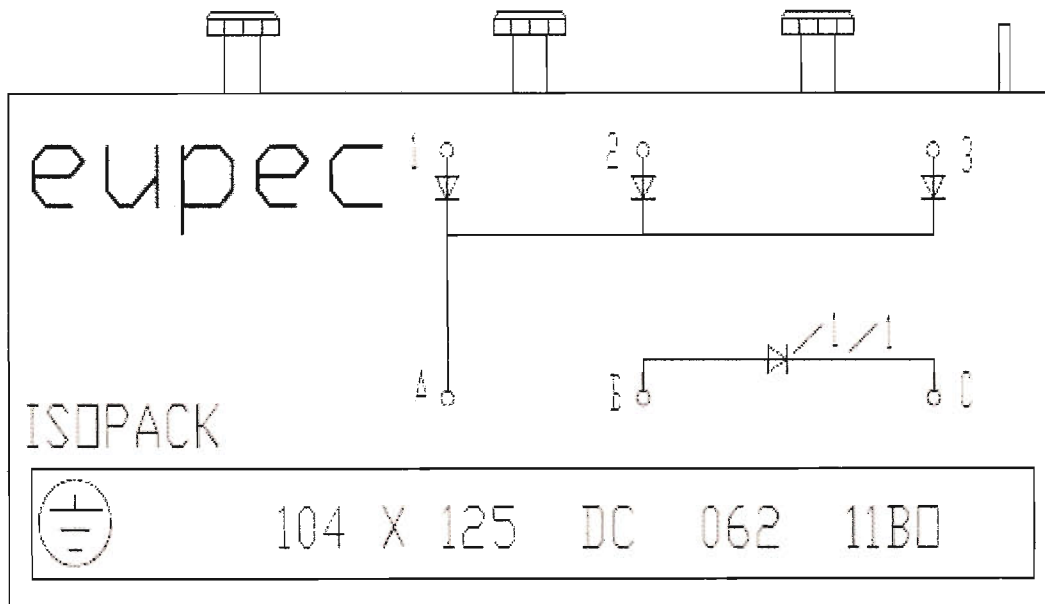

# GE 104X125DC062 v. NBR 104X125DC012

BLOCK MEASURES 1.33"d X 3.70"w

# NBR104X125DC012

**BLOCK MEASURES 1.75" d x 2.265" w x 1.14" h to top of the posts**

	CONNECTION	
104X125DC062	TO	NBR104X125DC012
1		DW
2		DY
3		DZ
A		DX
B		AF

C  
1/1 Gate

KF  
GF