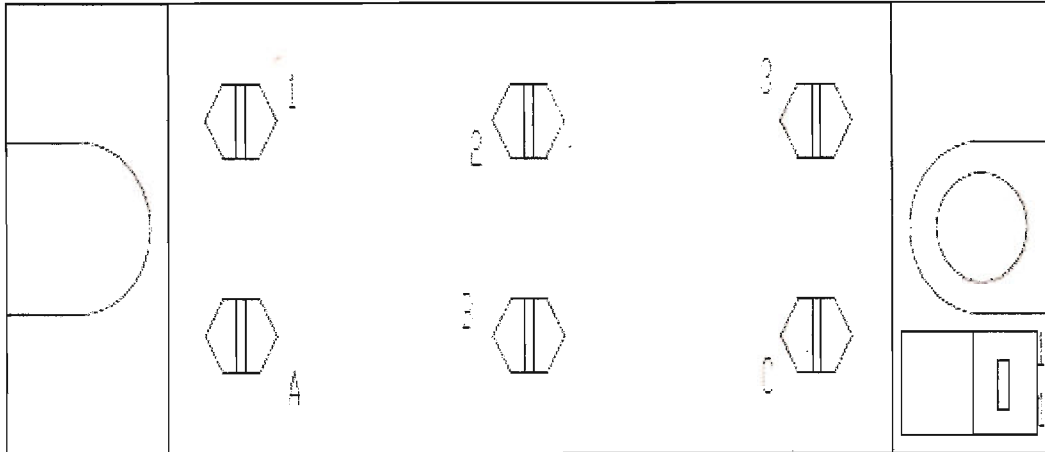

# GE 104X125DC062 v. NBR 104X125DC012

BLOCK MEASURES 1.33"d X 3.70"w

# NBR104X125DC012

**BLOCK MEASURES 1.75" d x 2.265" w x 1.14" h to top of the posts**

	CONNECTION	
104X125DC062	TO	NBR104X125DC012
1		DW
2		DY
3		DZ
A		DX
B		AF

C  
1/1 Gate

KF  
GF