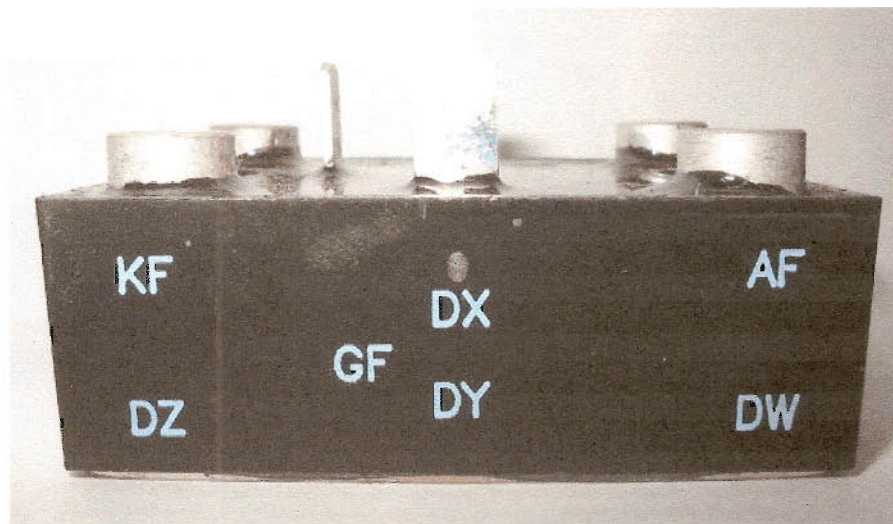

# GE 104X125DC062 v. NBR 104X125DC012

BLOCK MEASURES 1.33"d X 3.70"w

# NBR104X125DC012

**BLOCK MEASURES 1.75" d x 2.265" w x 1.14" h to top of the posts**

	CONNECTION	
104X125DC062	TO	NBR104X125DC012
1		DW
2		DY
3		DZ
A		DX
B		AF

C  
1/1 Gate

KF  
GF