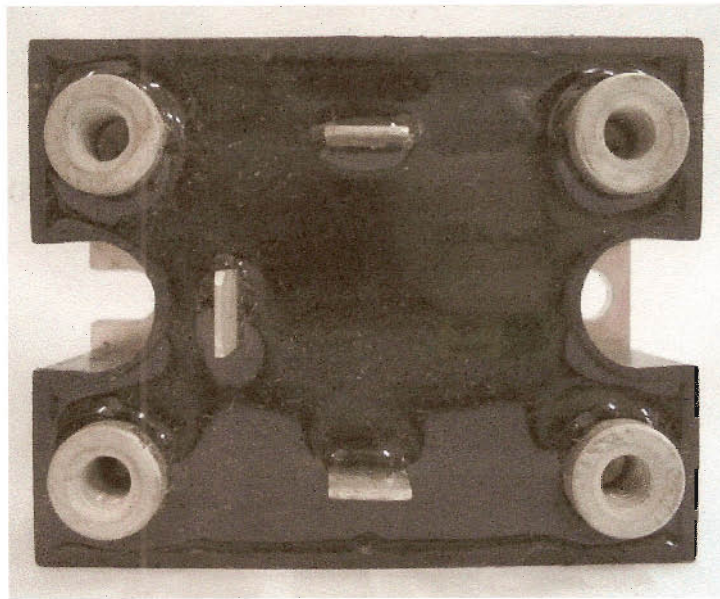

# GE 104X125DC062 v. NBR 104X125DC012

BLOCK MEASURES 1.33"d X 3.70"w

# NBR104X125DC012

**BLOCK MEASURES 1.75" d x 2.265" w x 1.14" h to top of the posts**

	CONNECTION	
104X125DC062	TO	NBR104X125DC012
1		DW
2		DY
3		DZ
A		DX
B		AF

C  
1/1 Gate

KF  
GF