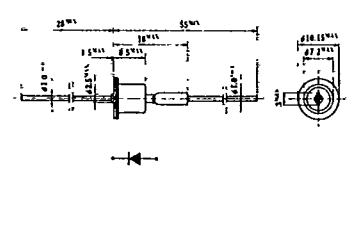

●センタタップ (R)

品名	Io (A)	VRM (V)	IFSM (A)	VF (max.) (V)	Ir (max.) (mA)	trr (max.) (nS)	外形図
S10S03	10	30	100	0.55	3.5	110	22
S10S04		40					
S10S03M	10	30	100	0.55	3.5	110	23
S10S03MR		40					
S10S04M		40					
S10S04MR		40					
S15S03M	15	30	170	0.55	5	125	24
S15S04M		40					
S30S03	30	30	300	0.55	10	150	25
S30S04		40					
S30S03M	30	30	300	0.55	10	150	24
S30S04M		40					
S30S03F	30	30	300	0.55	10	150	26
S30S04F		40					

図14

図15

図16

図17

図18

図19

図20

図21

図22

図23

図24

図25

図25

図26