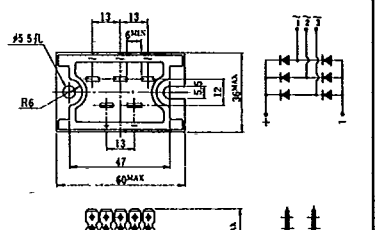

●センタタップ (R)

品名	Io (A)	VRM (V)	IFSM (A)	VF (max.) (V)	Ir (max.) (mA)	trr (max.) (nS)	外形図
S10S03	10	30	100	0.55	3.5	110	22
S10S04		40					
S10S03M	10	30	100	0.55	3.5	110	23
S10S03MR		40					
S10S04M		40					
S10S04MR		40					
S15S03M	15	30	170	0.55	5	125	24
S15S04M		40					
S30S03	30	30	300	0.55	10	150	25
S30S04		40					
S30S03M	30	30	300	0.55	10	150	24
S30S04M		40					
S30S03F	30	30	300	0.55	10	150	26
S30S04F		40					

図14

図15

図16

図17

図18

図19

図20

図21

図22

図23

図24

図25

図25

図26