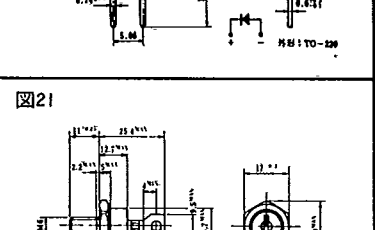

●センタタップ (R)

品名	Io (A)	VRM (V)	IFSM (A)	VF (max.) (V)	Ir (max.) (mA)	trr (max.) (nS)	外形図
S10S03	10	30	100	0.55	3.5	110	22
S10S04		40					
S10S03M	10	30	100	0.55	3.5	110	23
S10S03MR		40					
S10S04M		40					
S10S04MR		40					
S15S03M	15	30	170	0.55	5	125	24
S15S04M		40					
S30S03	30	30	300	0.55	10	150	25
S30S04		40					
S30S03M	30	30	300	0.55	10	150	24
S30S04M		40					
S30S03F	30	30	300	0.55	10	150	26
S30S04F		40					

図14

図15

図16

図17

図18

図19

図20

図21

図22

図23

図24

図25

図25

図26