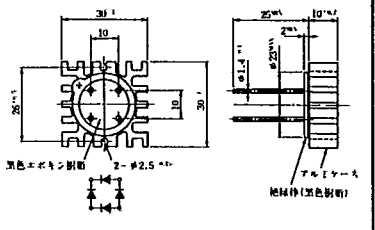

●センタタップ (R)

品名	Io (A)	VRM (V)	IFSM (A)	VF (max.) (V)	Ir (max.) (mA)	trr (max.) (nS)	外形図
S10S03	10	30	100	0.55	3.5	110	22
S10S04		40					
S10S03M	10	30	100	0.55	3.5	110	23
S10S03MR		40					
S10S04M		40					
S10S04MR		40					
S15S03M	15	30	170	0.55	5	125	24
S15S04M		40					
S30S03	30	30	300	0.55	10	150	25
S30S04		40					
S30S03M	30	30	300	0.55	10	150	24
S30S04M		40					
S30S03F	30	30	300	0.55	10	150	26
S30S04F		40					

図14

図15

図16

図17

図18

図19

図20

図21

図22

図23

図24

図25

図25

図26