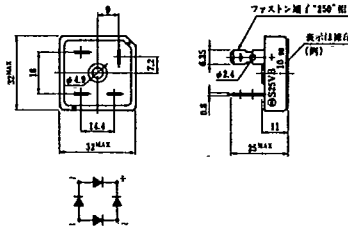

●センタタップ (R)

品名	Io (A)	VRM (V)	IFSM (A)	VF (max.) (V)	Ir (max.) (mA)	trr (max.) (nS)	外形図
S10S03	10	30	100	0.55	3.5	110	22
S10S04		40					
S10S03M	10	30	100	0.55	3.5	110	23
S10S03MR		40					
S10S04M		40					
S10S04MR		40					
S15S03M	15	30	170	0.55	5	125	24
S15S04M		40					
S30S03	30	30	300	0.55	10	150	25
S30S04		40					
S30S03M	30	30	300	0.55	10	150	24
S30S04M		40					
S30S03F	30	30	300	0.55	10	150	26
S30S04F		40					

図14

図15

図16

図17

図18

図19

図20

図21

図22

図23

図24

図25

図25

図26