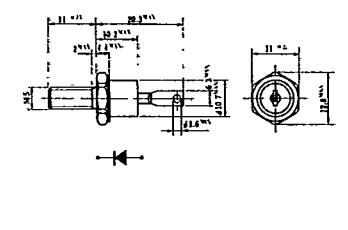

●センタタップ (R)

品名	Io (A)	VRM (V)	IFSM (A)	VF (max.) (V)	Ir (max.) (mA)	trr (max.) (nS)	外形図
S10S03	10	30	100	0.55	3.5	110	22
S10S04		40					
S10S03M	10	30	100	0.55	3.5	110	23
S10S03MR		40					
S10S04M		40					
S10S04MR		40					
S15S03M	15	30	170	0.55	5	125	24
S15S04M		40					
S30S03	30	30	300	0.55	10	150	25
S30S04		40					
S30S03M	30	30	300	0.55	10	150	24
S30S04M		40					
S30S03F	30	30	300	0.55	10	150	26
S30S04F		40					

図14

図15

図16

図17

図18

図19

図20

図21

図22

図23

図24

図25

図25

図26